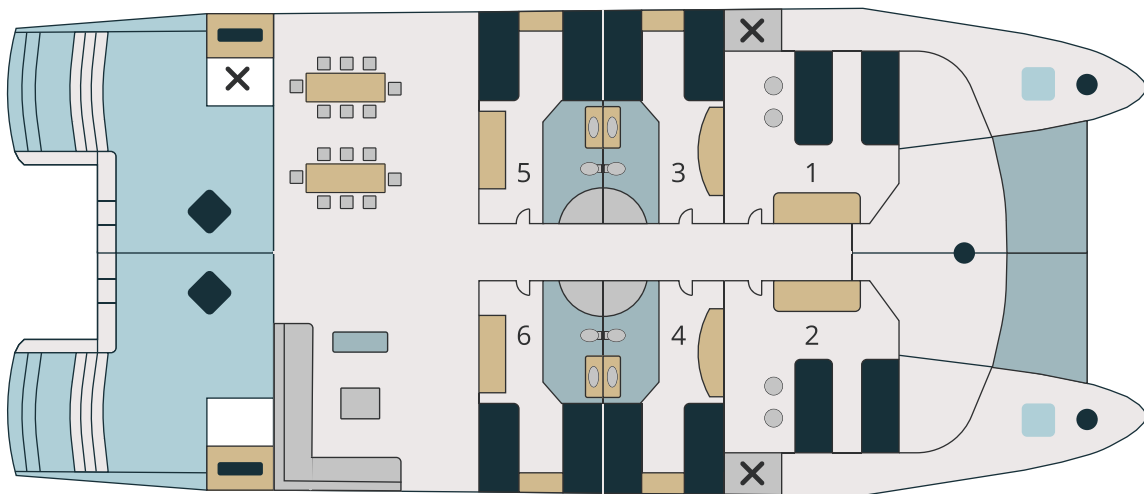

M/C GALAPAGOS SEAMAN JOURNEY

CABIN #	CABIN CATEGORY		DECK		BEDS		TLP	MEDIDAS		DIMENSION	
	TWIN STD(6)	SUITE MAT(2)	MAIN	UPPER	QUEEN	TWIN	SOFA SIZE	BED SIZE	SOFA SIZE	MTS2 (APROX)	FEET2 (APROX)
1	X		X			X		2.00*0.91		14	150
2	X		X			X		2.00*0.91		14	150
3	X		X			X		2.00*0.91		14	150
4	X		X			X		2.00*0.91		14	150
5	X		X			X		2.00*0.91		14	150
6	X		X			X		2.00*0.91		14	150
7		X		X	X	X		2.20*1.68	1.65*0.8	18	193
8		X		X	X	X		2.20*1.68	1.65*0.8	18	193

IMPORTANT NOTES:

* SGL. Supplement: 75%

* TPL: Suites (#7 & #8) can be converted into triple cabins by adding a sofa bed.

* TPL: The third passenger sharing the cabin has to be a child under 12 years old

CABIN INFO: Air conditioning regulated individually, hot/cold water, safe deposit box, hair dryer, Toiletries

MAIN DECK

UPPER DECK
