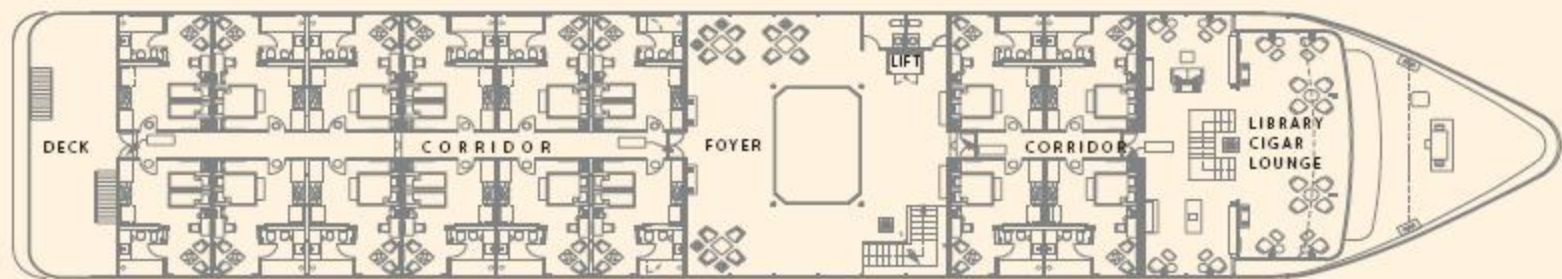

DECK - E

DECK - D

DECK - C

LUXURY CABIN

LUXURY SUITE

### TECHNICAL DATA

Length 72 meters  
Width 14.4 meters  
Height 12.5 meters  
Draft 1.5 meters

### LUXURY CABINS - 25

Dimensions 26.4 sq. meters  
Closet  
Personal bar  
Two luggage racks  
Seating area  
Bathroom