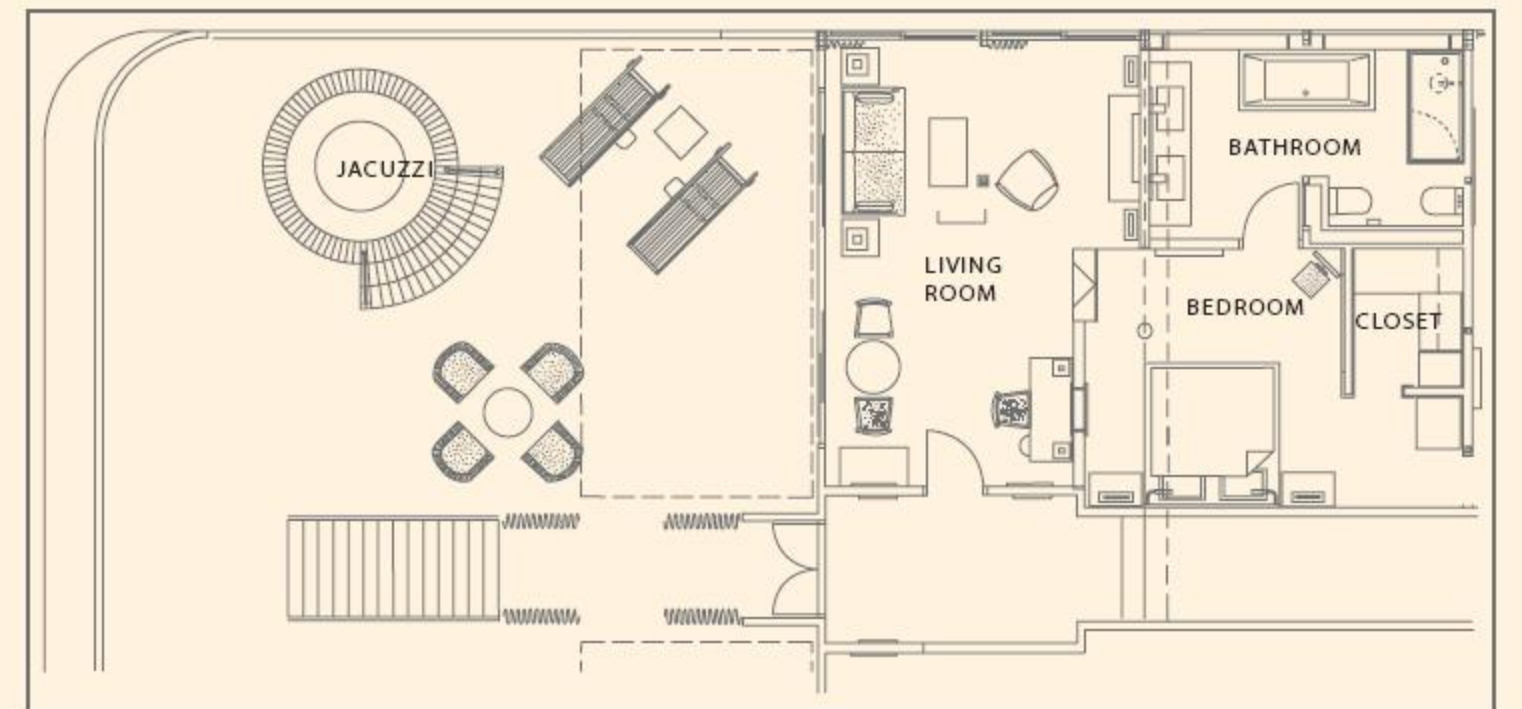

DECK - E

DECK - D

DECK - C

LUXURY CABIN

LUXURY SUITE

### TECHNICAL DATA

Length 72 meters  
Width 14.4 meters  
Height 12.5 meters  
Draft 1.5 meters

### LUXURY CABINS - 25

Dimensions 26.4 sq. meters  
Closet  
Personal bar  
Two luggage racks  
Seating area  
Bathroom

### LUXURY SUITES - 2

Dimensions 50 sq. meters  
Walk-in closet  
Bedroom  
Bathroom  
Living Room  
Sun deck with Jacuzzi