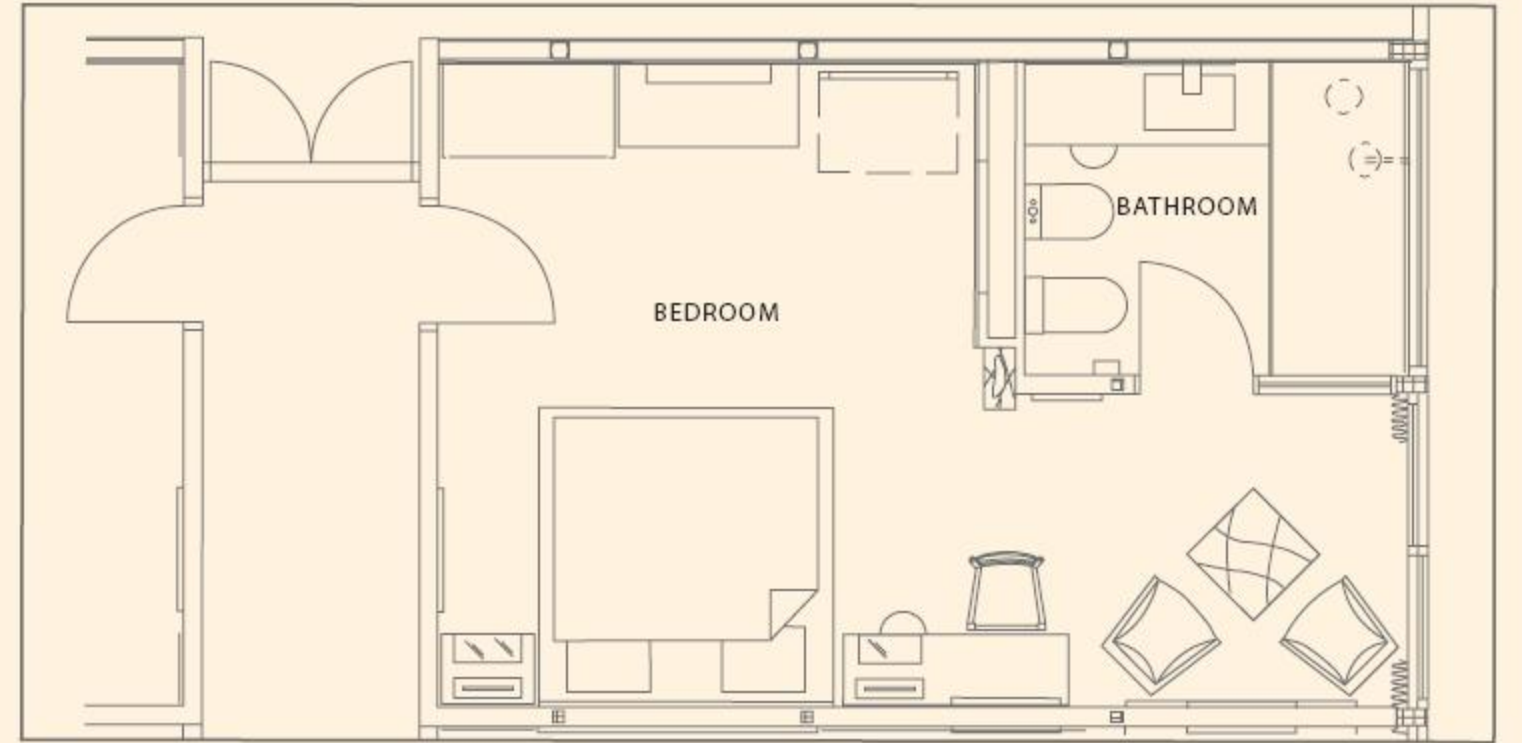

DECK - E

DECK - D

DECK - C

LUXURY CABIN

LUXURY SUITE

### TECHNICAL DATA

Length 72 meters  
Width 14.4 meters  
Height 12.5 meters  
Draft 1.5 meters

### LUXURY CABINS - 25

Dimensions 26.4 sq. meters  
Closet  
Personal bar  
Two luggage racks  
Seating area  
Bathroom

### LUXURY SUITES - 2

Dimensions 50 sq. meters  
Walk-in closet  
Bedroom  
Bathroom  
Living Room  
Sun deck with Jacuzzi