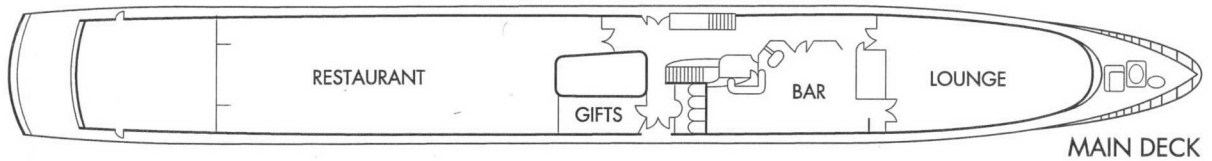

Road To Mandalay

Deck Plan

Length	101.6m	Draft	1.4m	Cabins	43
Beam	11.6	Service Speed	11Knots	Passengers	82

Burmese flag, ports of registry: Yangon, Bridgetown

Key to Cabin Accommodation

4	4	16	18	1
Single	Superior	Deluxe	State	Governor's

Road To Mandalay

DELUXE 16 keys

LEGEND			
	Description	Dimension (mm)	Quantity
1	Dressing	550x730	1
2	Bed side table	400x530	2
3	Twin bed	900x1900	2
4	Desk	650x1070	1
5	Chair	600x650	1
6	Luggage rack	675x980	1
7	Sofa	675x990	1
8	Vanity	605x880	1

surface: 17.95 SQM
193.2 SQF

Road To Mandalay

GOVERNOR'S

A DECK

LEGEND		
Description	Dimension (mm)	Quantity
1 Dressing	400x1295	1
2 Bed side table	400x500	2
3 Twin bed	900x1900	2
4 Desk	600x1700	1
5 Chair	600x650	1
6 Armchair	725x1000	1
7 Coffee table	500x800	1
8 Sofa	600x1950	1
9 Luggage rack	400x1325	1
10 Vanity double hand basin	700x2300	1

surface: 29.1 SQM
313 SQF

Road To Mandalay

STATE
18 keys

A DECK

LEGEND			
Description	Dimension (mm)	Quantity	
1	Dressing	400x918	1
2	Bed side table	400x500	2
3	Twin Bed	900x1900	2
4	Desk	500x1200	1
5	Chair	600x650	1
6	ottoman	400x1600	1
7	Armchair	725x1000	1
8	Vanity	700x1200	1
9	Luggage rack	612x760	1
10	Chest	500x900	1