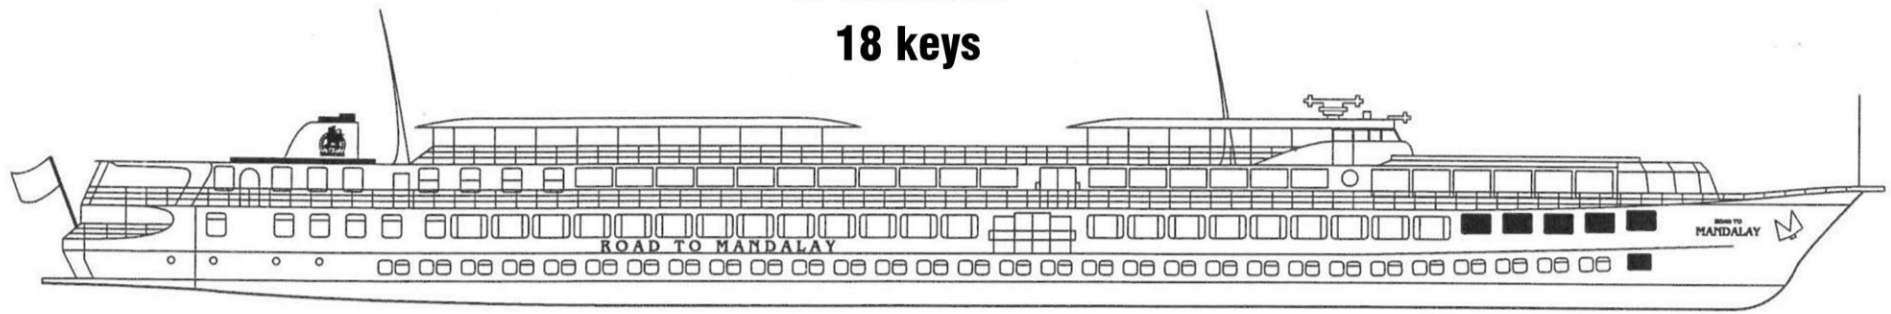

Road To Mandalay

STATE
18 keys

A DECK