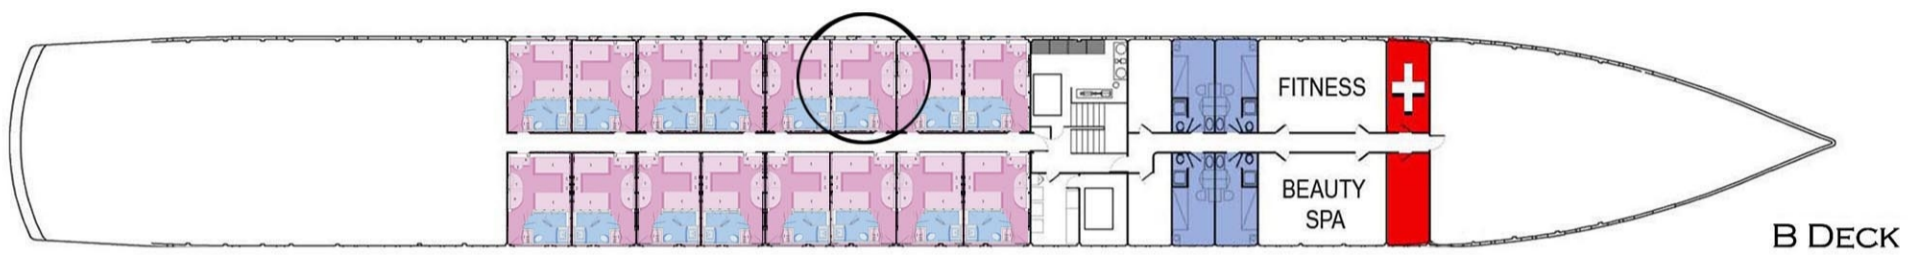

Road To Mandalay

Deck Plan

Length	101.6m	Draft	1.4m	Cabins	43
Beam	11.6	Service Speed	11Knots	Passengers	82

Burmese flag, ports of registry: Yangon, Bridgetown

Key to Cabin Accommodation

4	4	16	18	1
Single	Superior	Deluxe	State	Governor's

Road To Mandalay

DELUXE 16 keys

LEGEND			
	Description	Dimension (mm)	Quantity
1	Dressing	550x730	1
2	Bed side table	400x530	2
3	Twin bed	900x1900	2
4	Desk	650x1070	1
5	Chair	600x650	1
6	Luggage rack	675x980	1
7	Sofa	675x990	1
8	Vanity	605x880	1

surface: 17.95 SQM
193.2 SQF

Road To Mandalay

GOVERNOR'S

A DECK

LEGEND		
Description	Dimension (mm)	Quantity
1 Dressing	400x1295	1
2 Bed side table	400x500	2
3 Twin bed	900x1900	2
4 Desk	600x1700	1
5 Chair	600x650	1
6 Armchair	725x1000	1
7 Coffee table	500x800	1
8 Sofa	600x1950	1
9 Luggage rack	400x1325	1
10 Vanity double hand basin	700x2300	1

surface: 29.1 SQM
313 SQF

Road To Mandalay

STATE
18 keys

A DECK

LEGEND			
Description	Dimension (mm)	Quantity	
1	Dressing	400x918	1
2	Bed side table	400x500	2
3	Twin Bed	900x1900	2
4	Desk	500x1200	1
5	Chair	600x650	1
6	ottoman	400x1600	1
7	Armchair	725x1000	1
8	Vanity	700x1200	1
9	Luggage rack	612x760	1
10	Chest	500x900	1