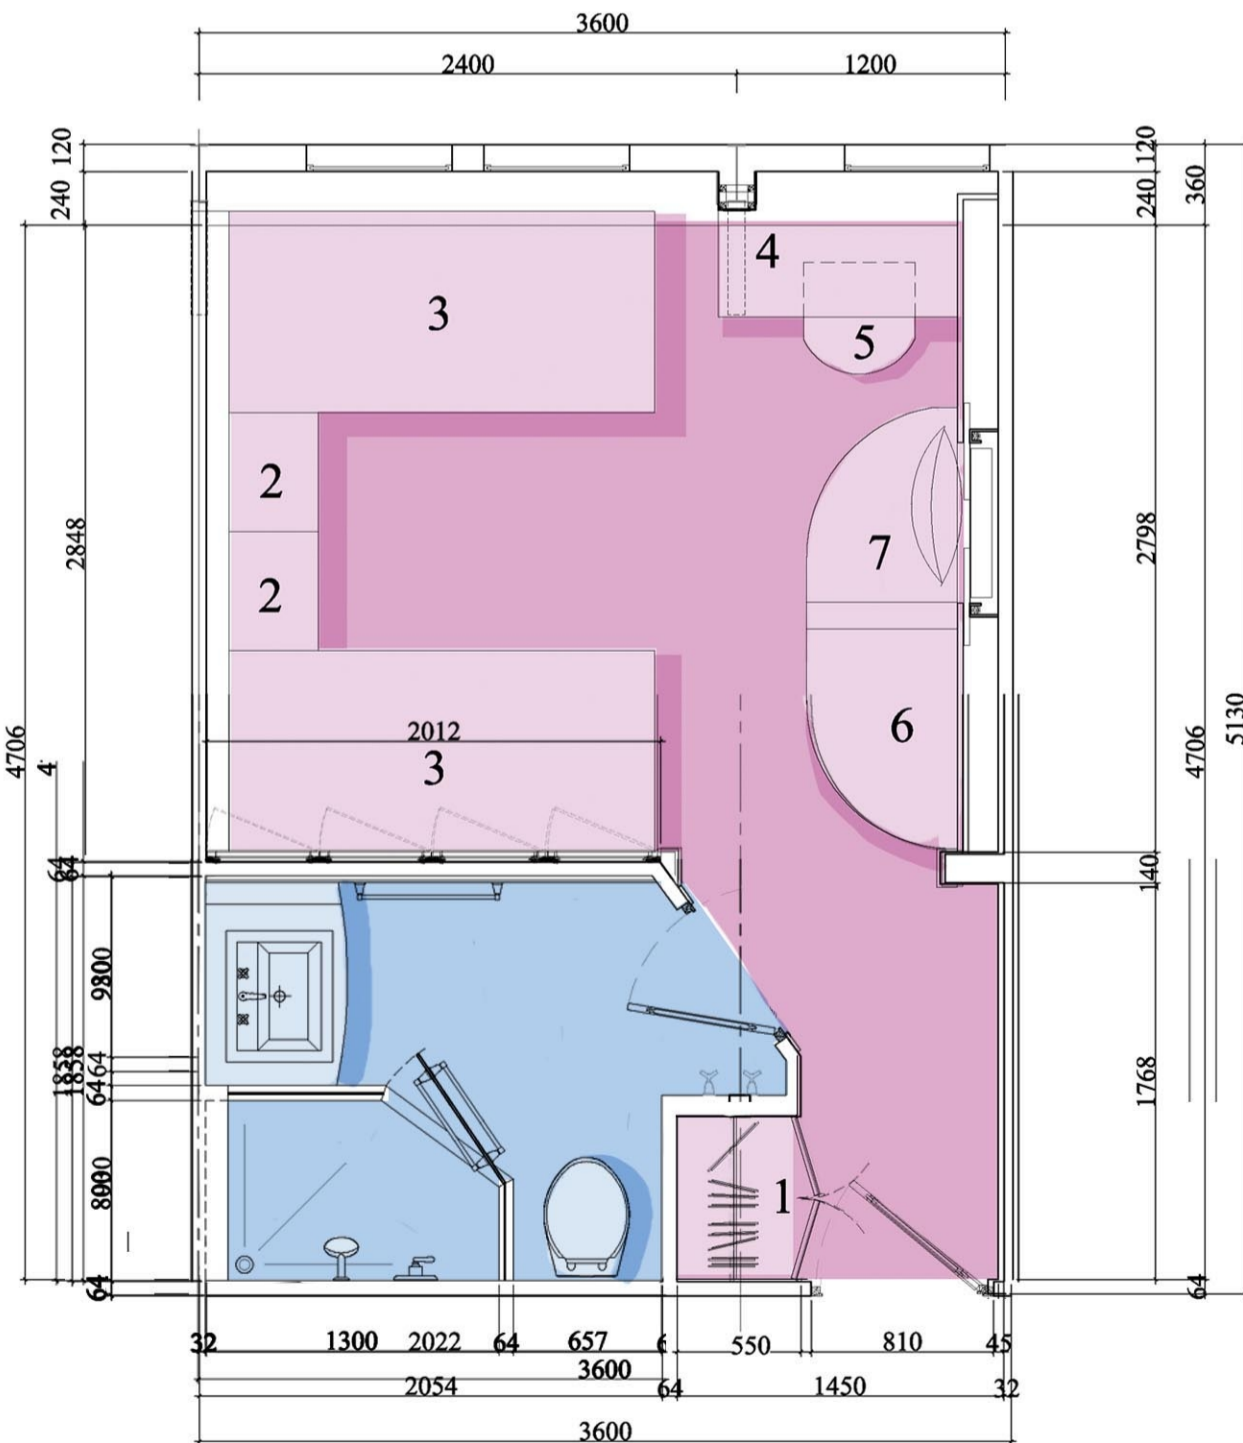

Road To Mandalay

Deck Plan

Length	101.6m	Draft	1.4m	Cabins	43
Beam	11.6	Service Speed	11Knots	Passengers	82

Burmese flag, ports of registry: Yangon, Bridgetown

Key to Cabin Accommodation

4	4	16	18	1
Single	Superior	Deluxe	State	Governor's

Road To Mandalay

DELUXE 16 keys

LEGEND			
	Description	Dimension (mm)	Quantity
1	Dressing	550x730	1
2	Bed side table	400x530	2
3	Twin bed	900x1900	2
4	Desk	650x1070	1
5	Chair	600x650	1
6	Luggage rack	675x980	1
7	Sofa	675x990	1
8	Vanity	605x880	1

surface: 17.95 SQM
193.2 SQF

Road To Mandalay

GOVERNOR'S

A DECK

LEGEND		
Description	Dimension (mm)	Quantity
1 Dressing	400x1295	1
2 Bed side table	400x500	2
3 Twin bed	900x1900	2
4 Desk	600x1700	1
5 Chair	600x650	1
6 Armchair	725x1000	1
7 Coffee table	500x800	1
8 Sofa	600x1950	1
9 Luggage rack	400x1325	1
10 Vanity double hand basin	700x2300	1

surface: 29.1 SQM
313 SQF

Road To Mandalay

STATE
18 keys

A DECK

LEGEND			
Description	Dimension (mm)	Quantity	
1	Dressing	400x918	1
2	Bed side table	400x500	2
3	Twin Bed	900x1900	2
4	Desk	500x1200	1
5	Chair	600x650	1
6	ottoman	400x1600	1
7	Armchair	725x1000	1
8	Vanity	700x1200	1
9	Luggage rack	612x760	1
10	Chest	500x900	1