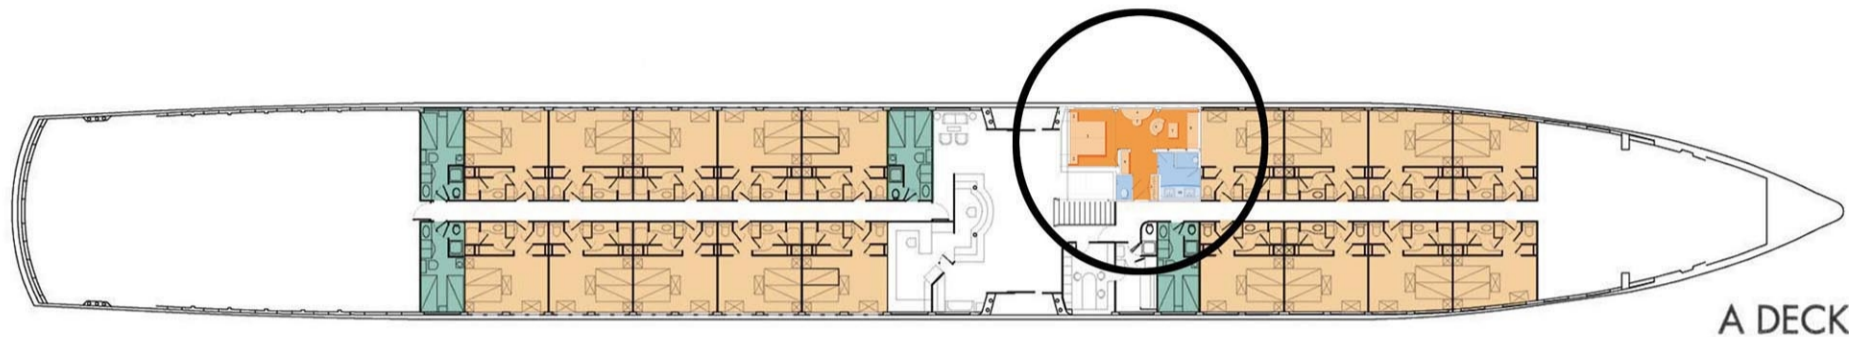

Road To Mandalay

DELUXE 16 keys

LEGEND			
	Description	Dimension (mm)	Quantity
1	Dressing	550x730	1
2	Bed side table	400x530	2
3	Twin bed	900x1900	2
4	Desk	650x1070	1
5	Chair	600x650	1
6	Luggage rack	675x980	1
7	Sofa	675x990	1
8	Vanity	605x880	1

surface: 17.95 SQM
193.2 SQF

Road To Mandalay

GOVERNOR'S

A DECK

LEGEND		
Description	Dimension (mm)	Quantity
1 Dressing	400x1295	1
2 Bed side table	400x500	2
3 Twin bed	900x1900	2
4 Desk	600x1700	1
5 Chair	600x650	1
6 Armchair	725x1000	1
7 Coffee table	500x800	1
8 Sofa	600x1950	1
9 Luggage rack	400x1325	1
10 Vanity double hand basin	700x2300	1

surface: 29.1 SQM
313 SQF

Road To Mandalay

STATE
18 keys

A DECK

LEGEND			
Description	Dimension (mm)	Quantity	
1	Dressing	400x918	1
2	Bed side table	400x500	2
3	Twin Bed	900x1900	2
4	Desk	500x1200	1
5	Chair	600x650	1
6	ottoman	400x1600	1
7	Armchair	725x1000	1
8	Vanity	700x1200	1
9	Luggage rack	612x760	1
10	Chest	500x900	1

surface: 23.25 SQM
250 SQF