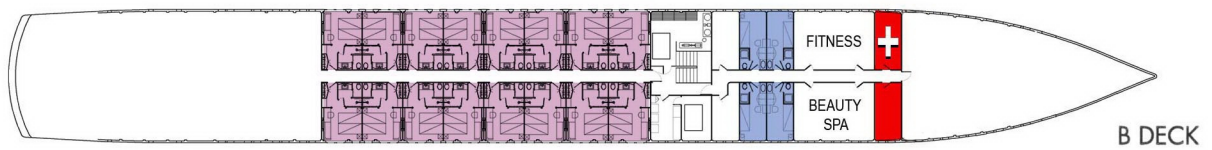

Road To Mandalay

Deck Plan

Length	101.6m	Draft	1.4m	Cabins	43
Beam	11.6	Service Speed	11Knots	Passengers	82

Burmese flag, ports of registry: Yangon, Bridgetown

Key to Cabin Accommodation

4	4	16	18	1
Single	Superior	Deluxe	State	Governor's

Road To Mandalay

DELUXE 16 keys

LEGEND			
	Description	Dimension (mm)	Quantity
1	Dressing	550x730	1
2	Bed side table	400x530	2
3	Twin bed	900x1900	2
4	Desk	650x1070	1
5	Chair	600x650	1
6	Luggage rack	675x980	1
7	Sofa	675x990	1
8	Vanity	605x880	1

surface: 17.95 SQM
193.2 SQF

Road To Mandalay

GOVERNOR'S

A DECK

LEGEND		
Description	Dimension (mm)	Quantity
1 Dressing	400x1295	1
2 Bed side table	400x500	2
3 Twin bed	900x1900	2
4 Desk	600x1700	1
5 Chair	600x650	1
6 Armchair	725x1000	1
7 Coffee table	500x800	1
8 Sofa	600x1950	1
9 Luggage rack	400x1325	1
10 Vanity double hand basin	700x2300	1

surface: 29.1 SQM
313 SQF

Road To Mandalay

STATE
18 keys

A DECK

LEGEND			
Description	Dimension (mm)	Quantity	
1	Dressing	400x918	1
2	Bed side table	400x500	2
3	Twin Bed	900x1900	2
4	Desk	500x1200	1
5	Chair	600x650	1
6	ottoman	400x1600	1
7	Armchair	725x1000	1
8	Vanity	700x1200	1
9	Luggage rack	612x760	1
10	Chest	500x900	1