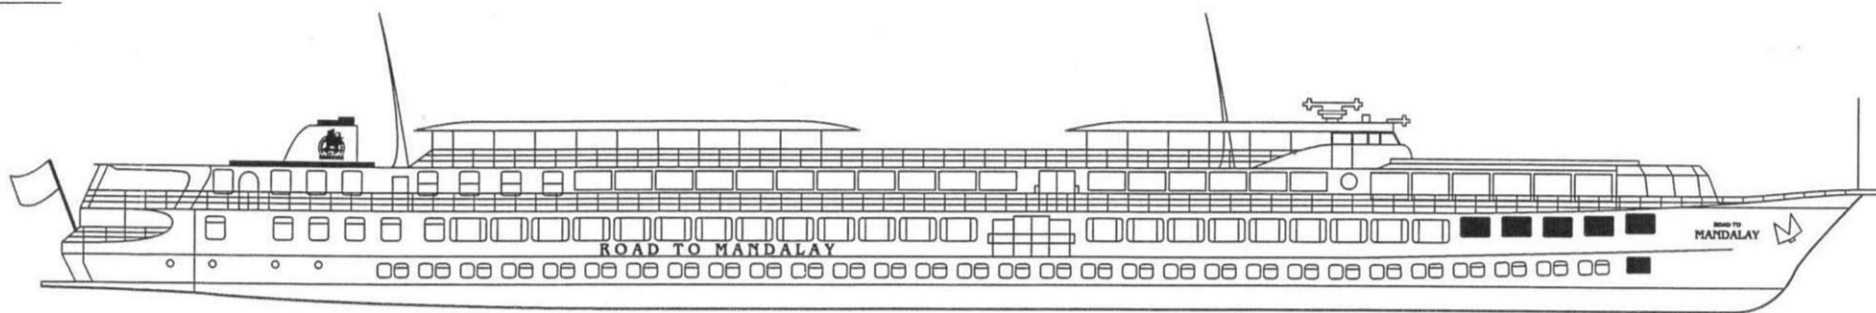

Road To Mandalay

DELUXE 16 keys

LEGEND			
	Description	Dimension (mm)	Quantity
1	Dressing	550x730	1
2	Bed side table	400x530	2
3	Twin bed	900x1900	2
4	Desk	650x1070	1
5	Chair	600x650	1
6	Luggage rack	675x980	1
7	Sofa	675x990	1
8	Vanity	605x880	1

surface: 17.95 SQM
193.2 SQF

Road To Mandalay

GOVERNOR'S

A DECK

LEGEND		
Description	Dimension (mm)	Quantity
1 Dressing	400x1295	1
2 Bed side table	400x500	2
3 Twin bed	900x1900	2
4 Desk	600x1700	1
5 Chair	600x650	1
6 Armchair	725x1000	1
7 Coffee table	500x800	1
8 Sofa	600x1950	1
9 Luggage rack	400x1325	1
10 Vanity double hand basin	700x2300	1