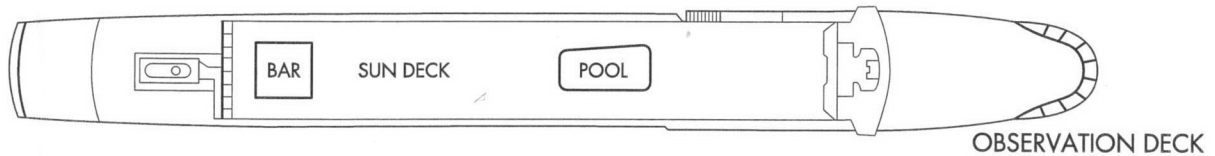

Road To Mandalay

Deck Plan

Length	101.6m	Draft	1.4m	Cabins	43
Beam	11.6	Service Speed	11Knots	Passengers	82

Burmese flag, ports of registry: Yangon, Bridgetown

Key to Cabin Accommodation

4	4	16	18	1
Single	Superior	Deluxe	State	Governor's

Road To Mandalay

DELUXE 16 keys

LEGEND			
	Description	Dimension (mm)	Quantity
1	Dressing	550x730	1
2	Bed side table	400x530	2
3	Twin bed	900x1900	2
4	Desk	650x1070	1
5	Chair	600x650	1
6	Luggage rack	675x980	1
7	Sofa	675x990	1
8	Vanity	605x880	1

surface: 17.95 SQM
193.2 SQF

Road To Mandalay

GOVERNOR'S

A DECK

LEGEND		
Description	Dimension (mm)	Quantity
1 Dressing	400x1295	1
2 Bed side table	400x500	2
3 Twin bed	900x1900	2
4 Desk	600x1700	1
5 Chair	600x650	1
6 Armchair	725x1000	1
7 Coffee table	500x800	1
8 Sofa	600x1950	1
9 Luggage rack	400x1325	1
10 Vanity double hand basin	700x2300	1