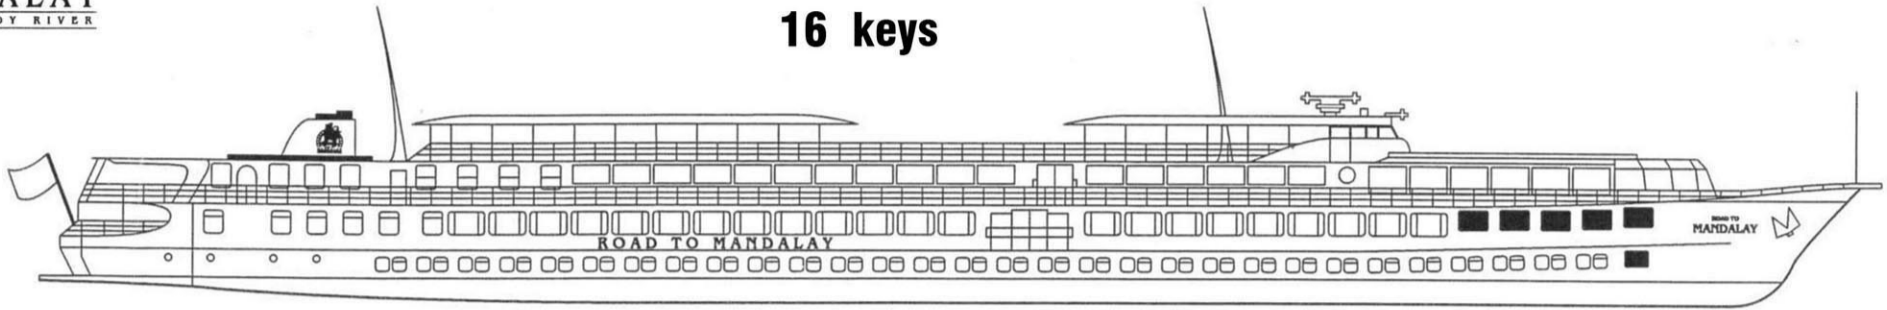

Road To Mandalay

Deck Plan

Length	101.6m	Draft	1.4m	Cabins	43
Beam	11.6	Service Speed	11Knots	Passengers	82

Burmese flag, ports of registry: Yangon, Bridgetown

Key to Cabin Accommodation

4	4	16	18	1
Single	Superior	Deluxe	State	Governor's

Road To Mandalay

DELUXE 16 keys

LEGEND			
	Description	Dimension (mm)	Quantity
1	Dressing	550x730	1
2	Bed side table	400x530	2
3	Twin bed	900x1900	2
4	Desk	650x1070	1
5	Chair	600x650	1
6	Luggage rack	675x980	1
7	Sofa	675x990	1
8	Vanity	605x880	1

surface: 17.95 SQM
193.2 SQF

Road To Mandalay

GOVERNOR'S

A DECK

LEGEND		
Description	Dimension (mm)	Quantity
1 Dressing	400x1295	1
2 Bed side table	400x500	2
3 Twin bed	900x1900	2
4 Desk	600x1700	1
5 Chair	600x650	1
6 Armchair	725x1000	1
7 Coffee table	500x800	1
8 Sofa	600x1950	1
9 Luggage rack	400x1325	1
10 Vanity double hand basin	700x2300	1

surface: 29.1 SQM
313 SQF

Road To Mandalay

STATE
18 keys

A DECK

LEGEND			
Description	Dimension (mm)	Quantity	
1	Dressing	400x918	1
2	Bed side table	400x500	2
3	Twin Bed	900x1900	2
4	Desk	500x1200	1
5	Chair	600x650	1
6	ottoman	400x1600	1
7	Armchair	725x1000	1
8	Vanity	700x1200	1
9	Luggage rack	612x760	1
10	Chest	500x900	1