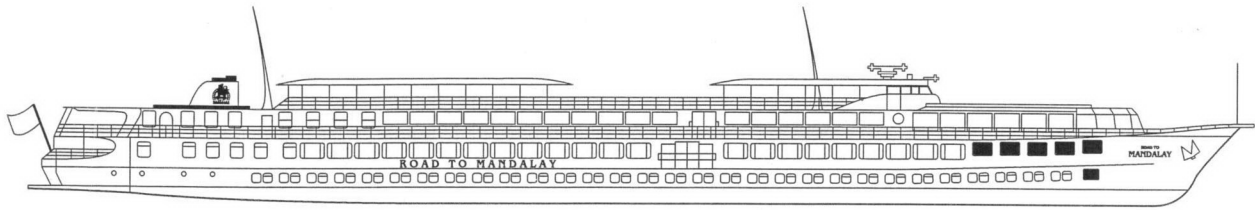

Road To Mandalay

Deck Plan

Length	101.6m	Draft	1.4m	Cabins	43
Beam	11.6	Service Speed	11Knots	Passengers	82

Burmese flag, ports of registry: Yangon, Bridgetown

Key to Cabin Accommodation

4	4	16	18	1
Single	Superior	Deluxe	State	Governor's

Road To Mandalay

DELUXE 16 keys

LEGEND			
	Description	Dimension (mm)	Quantity
1	Dressing	550x730	1
2	Bed side table	400x530	2
3	Twin bed	900x1900	2
4	Desk	650x1070	1
5	Chair	600x650	1
6	Luggage rack	675x980	1
7	Sofa	675x990	1
8	Vanity	605x880	1

surface: 17.95 SQM
193.2 SQF

Road To Mandalay

GOVERNOR'S

A DECK

LEGEND		
Description	Dimension (mm)	Quantity
1 Dressing	400x1295	1
2 Bed side table	400x500	2
3 Twin bed	900x1900	2
4 Desk	600x1700	1
5 Chair	600x650	1
6 Armchair	725x1000	1
7 Coffee table	500x800	1
8 Sofa	600x1950	1
9 Luggage rack	400x1325	1
10 Vanity double hand basin	700x2300	1

surface: 29.1 SQM
313 SQF

Road To Mandalay

STATE
18 keys

A DECK

LEGEND			
Description	Dimension (mm)	Quantity	
1	Dressing	400x918	1
2	Bed side table	400x500	2
3	Twin Bed	900x1900	2
4	Desk	500x1200	1
5	Chair	600x650	1
6	ottoman	400x1600	1
7	Armchair	725x1000	1
8	Vanity	700x1200	1
9	Luggage rack	612x760	1
10	Chest	500x900	1