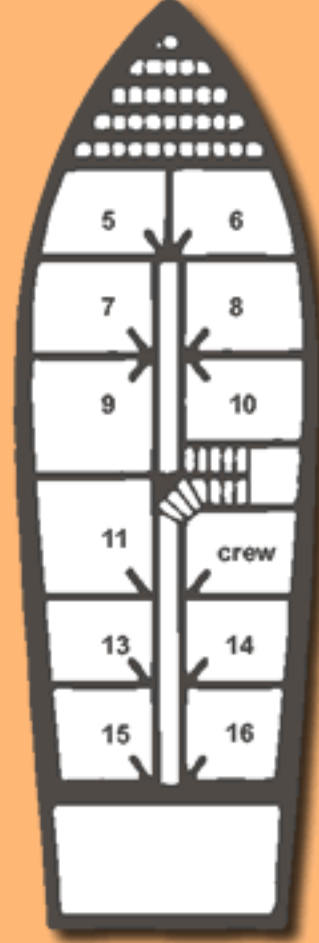

Gray areas indicate observation decks.

○ = restrooms

Upper Deck

Main Deck

Lower Deck