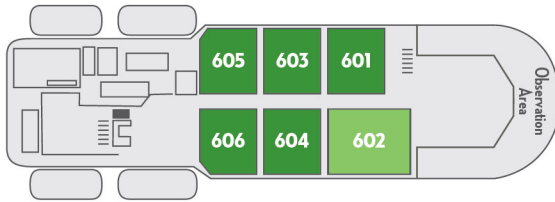

MS HEBRIDEAN SKY DECK PLAN

PENTHOUSE DECK

Owner's Suite

Two room suite with sitting room and bedroom.

Penthouse Suites

Suites with private balcony and sitting area.

VERANDA DECK

Veranda Suites

Suites with private balcony and sitting area.

PROMENADE DECK

Deluxe Suites

Suites with forward and side windows and sitting area.

Promenade Suites

Suites with window and sitting area.

Single Accommodations

With ensuite bath, queen size bed and window.

DECK 3

Window Suites

Suites with window and sitting area.

Triple Suites

Suites with window and sitting area. Please note that the third berth in the triple suite is suitable for passengers up to 5'10" in height.

DECK 2

Porthole Suites

Suites with porthole and sitting area.