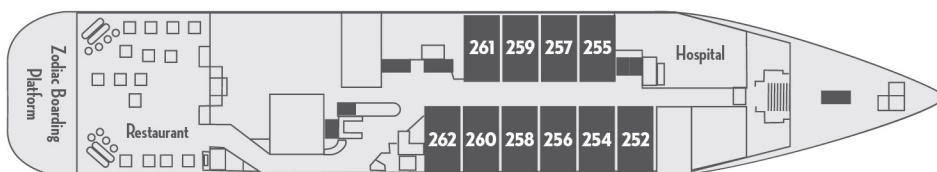

MS HEBRIDEAN SKY DECK PLAN

PENTHOUSE DECK

Owner's Suite

Two room suite with sitting room and bedroom.

Penthouse Suites

Suites with private balcony and sitting area.

VERANDA DECK

Veranda Suites

Suites with private balcony and sitting area.

PROMENADE DECK

Deluxe Suites

Suites with forward and side windows and sitting area.

Promenade Suites

Suites with window and sitting area.

Single Accommodations

With ensuite bath, queen size bed and window.

DECK 3

Window Suites

Suites with window and sitting area.

Triple Suites

Suites with window and sitting area. Please note that the third berth in the triple suite is suitable for passengers up to 5'10" in height.

DECK 2

Porthole Suites

Suites with porthole and sitting area.