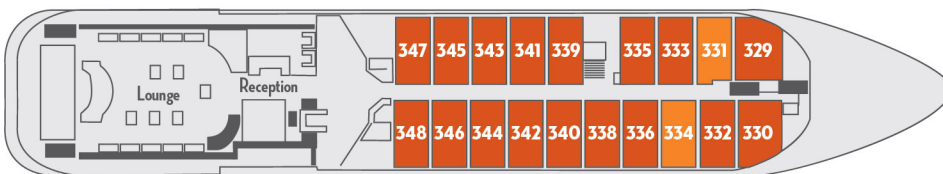

MS HEBRIDEAN SKY DECK PLAN

PENTHOUSE DECK

Owner's Suite

Two room suite with sitting room and bedroom.

Penthouse Suites

Suites with private balcony and sitting area.

VERANDA DECK

Veranda Suites

Suites with private balcony and sitting area.

PROMENADE DECK

Deluxe Suites

Suites with forward and side windows and sitting area.

Promenade Suites

Suites with window and sitting area.

Single Accommodations

With ensuite bath, queen size bed and window.

DECK 3

Window Suites

Suites with window and sitting area.

Triple Suites

Suites with window and sitting area. Please note that the third berth in the triple suite is suitable for passengers up to 5'10" in height.

DECK 2

Porthole Suites

Suites with porthole and sitting area.