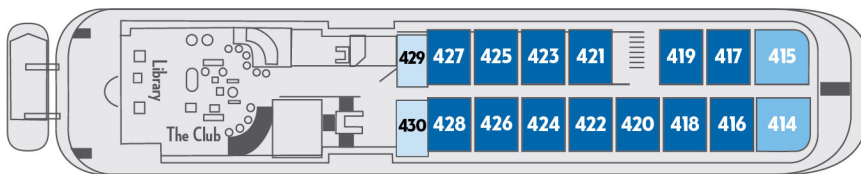

MS HEBRIDEAN SKY DECK PLAN

PENTHOUSE DECK

Owner's Suite

Two room suite with sitting room and bedroom.

Penthouse Suites

Suites with private balcony and sitting area.

VERANDA DECK

Veranda Suites

Suites with private balcony and sitting area.

PROMENADE DECK

Deluxe Suites

Suites with forward and side windows and sitting area.

Promenade Suites

Suites with window and sitting area.

Single Accommodations

With ensuite bath, queen size bed and window.

DECK 3

Window Suites

Suites with window and sitting area.

Triple Suites

Suites with window and sitting area. Please note that the third berth in the triple suite is suitable for passengers up to 5'10" in height.

DECK 2

Porthole Suites

Suites with porthole and sitting area.