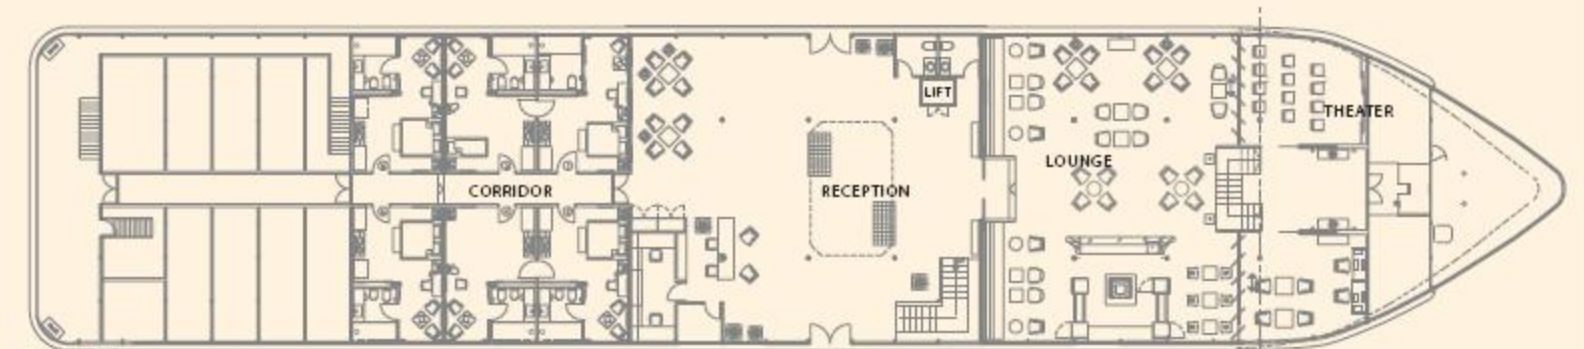

LUXURY CABIN

LUXURY SUITE

TECHNICAL DATA

Length 72 meters
Width 14.4 meters
Height 12.5 meters
Draft 1.5 meters

LUXURY CABINS - 25

Dimensions 26.4 sq. meters
Closet
Personal bar
Two luggage racks
Seating area
Bathroom

RECREATION

Massage suites
Swimming pool
Gymnasium
Theatre
Library and Cigar Lounge
Internet/games room
Astronomy lectures

ELECTRICITY

110 & 220V, 50Hz round plugs.
Adaptors available

DECK - A

DECK - B