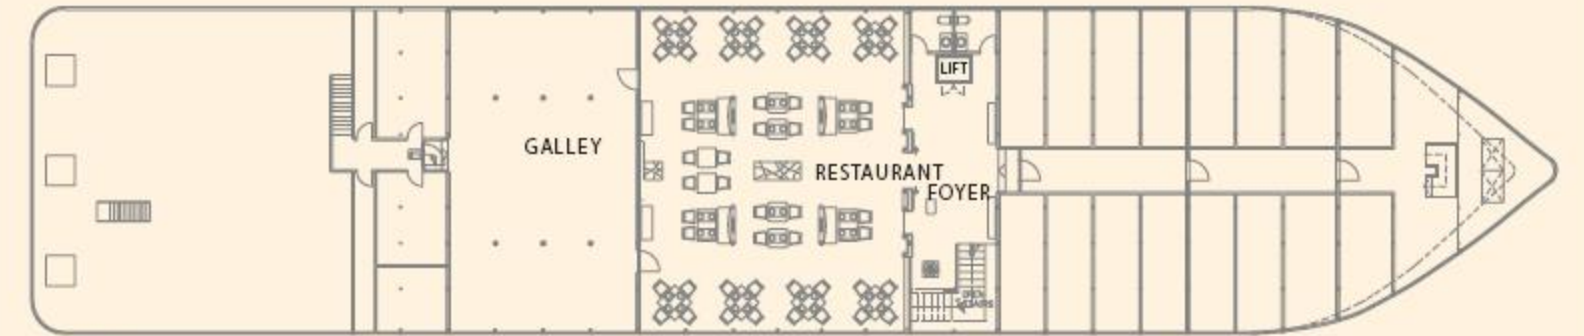

LUXURY CABIN

LUXURY SUITE

TECHNICAL DATA

Length 72 meters
Width 14.4 meters
Height 12.5 meters
Draft 1.5 meters

LUXURY CABINS - 25

Dimensions 26.4 sq. meters
Closet
Personal bar
Two luggage racks
Seating area
Bathroom

RECREATION

Massage suites
Swimming pool
Gymnasium
Theatre
Library and Cigar Lounge
Internet/games room
Astronomy lectures

ELECTRICITY

110 & 220V, 50Hz round plugs.
Adaptors available

DECK - A

DECK - B