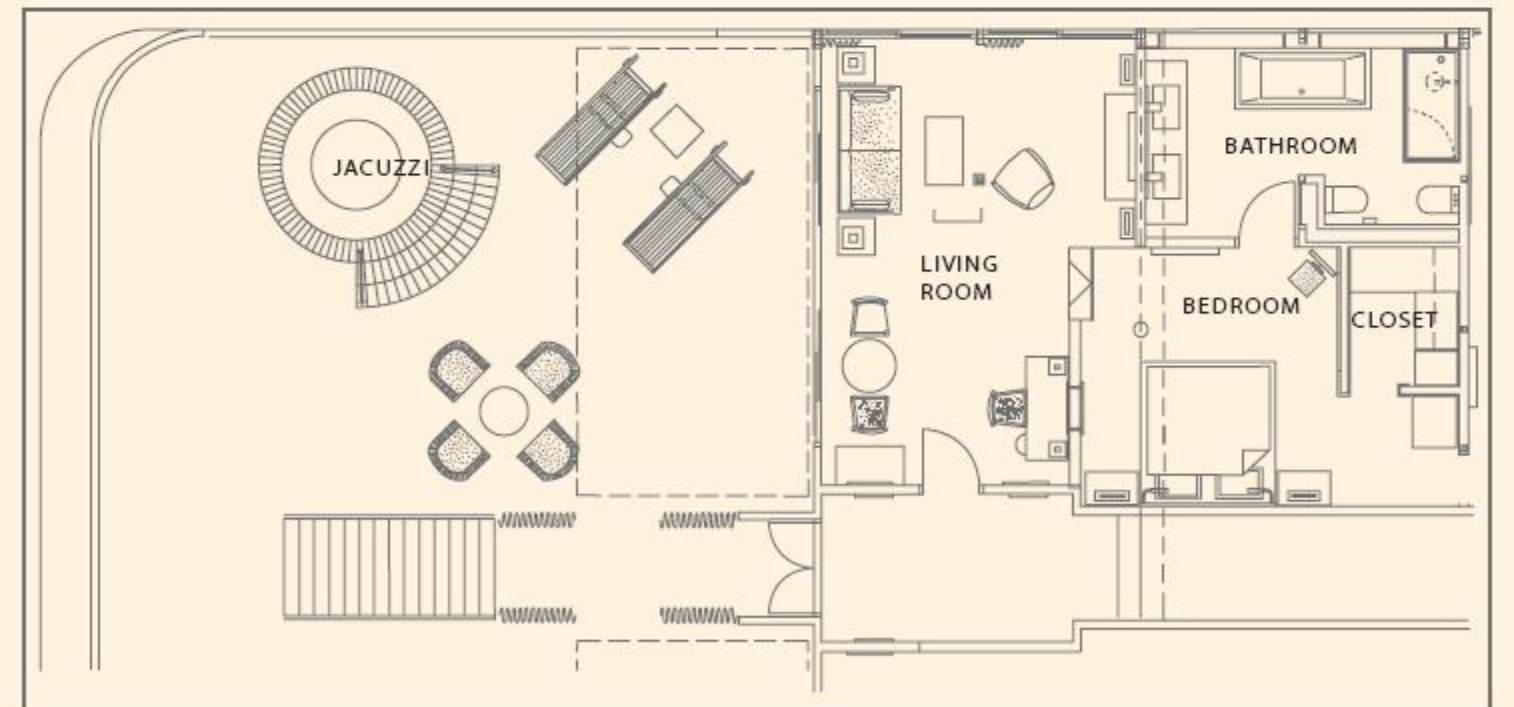

LUXURY CABIN

LUXURY SUITE

TECHNICAL DATA

Length 72 meters
Width 14.4 meters
Height 12.5 meters
Draft 1.5 meters

LUXURY CABINS - 25

Dimensions 26.4 sq. meters
Closet
Personal bar
Two luggage racks
Seating area
Bathroom

LUXURY SUITES - 2

Dimensions 50 sq. meters
Walk-in closet
Bedroom
Bathroom
Living Room
Sun deck with Jacuzzi

GUEST ACCOMMODATION

LCD television sets
Tea and coffee making facilities
DVD player
Electronic safe