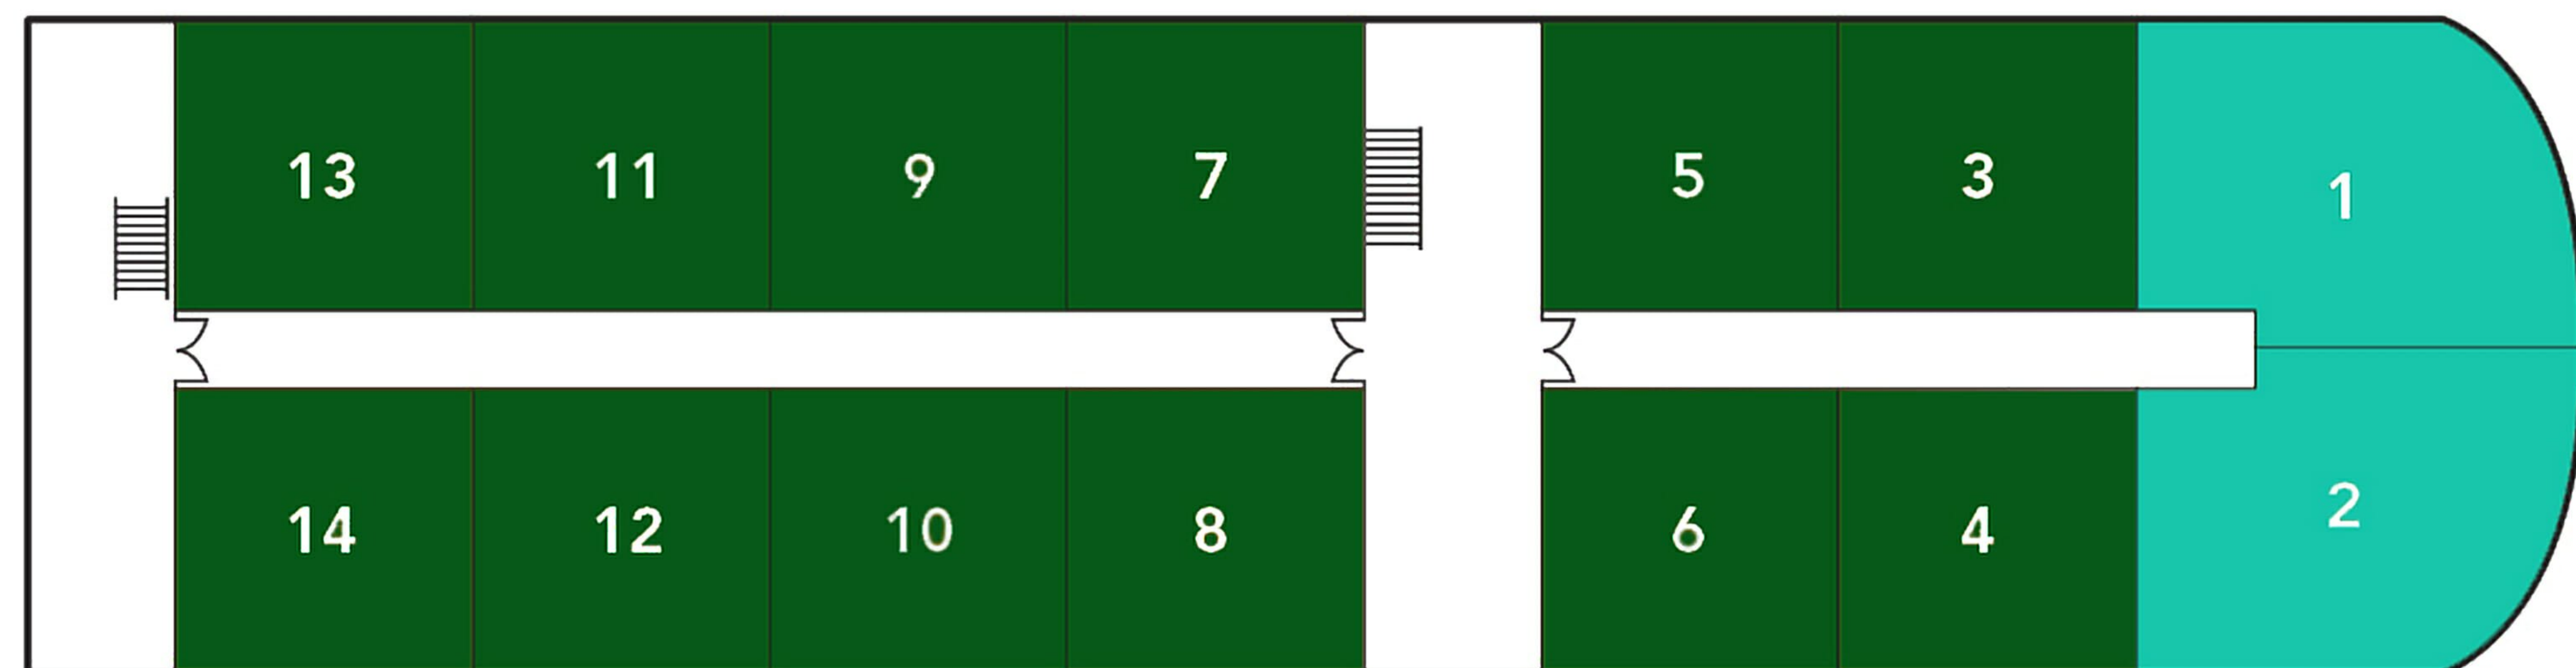

SUN DECK

UPPER DECK

MAIN DECK

-  UPPER DECK DELUXE CABIN (350 Sq. Ft) WITH KING SIZE BED
-  UPPER DECK STANDARD TWIN/DOUBLE CABIN (240 Sq. Ft)
-  MAIN DECK STANDARD CABIN (170 Sq. Ft) WITH QUEEN SIZE BED