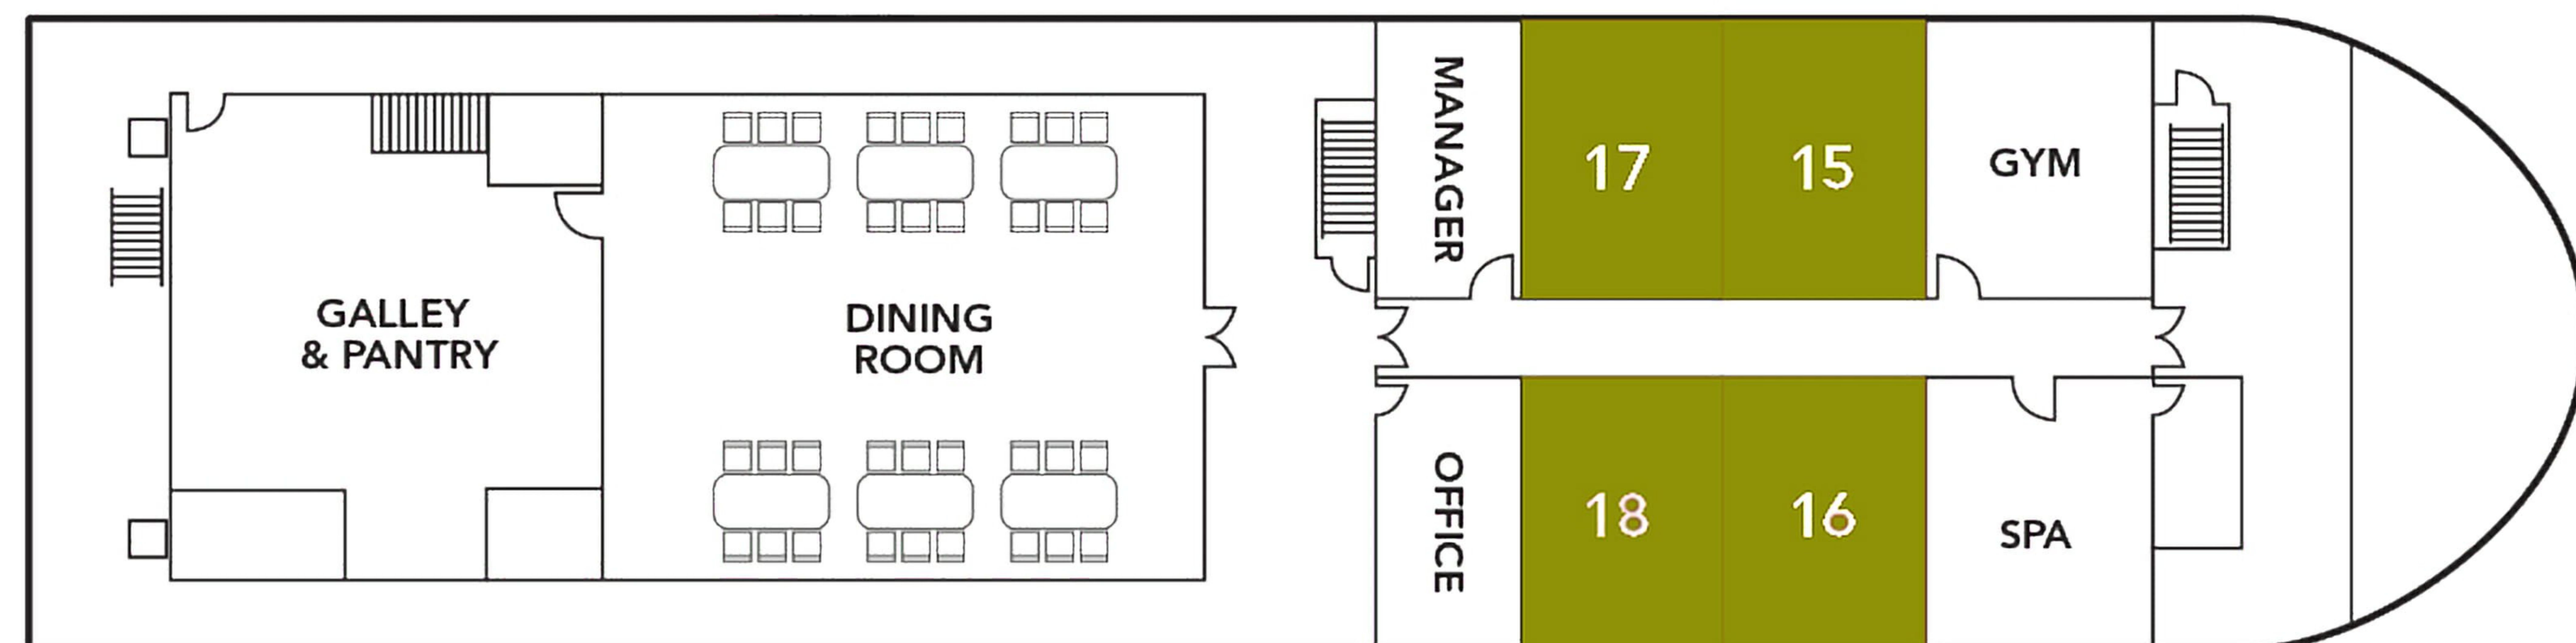

SUN DECK

UPPER DECK

MAIN DECK

-  UPPER DECK DELUXE CABIN (350 Sq. Ft) WITH KING SIZE BED
-  UPPER DECK STANDARD TWIN/DOUBLE CABIN (240 Sq. Ft)
-  MAIN DECK STANDARD CABIN (170 Sq. Ft) WITH QUEEN SIZE BED