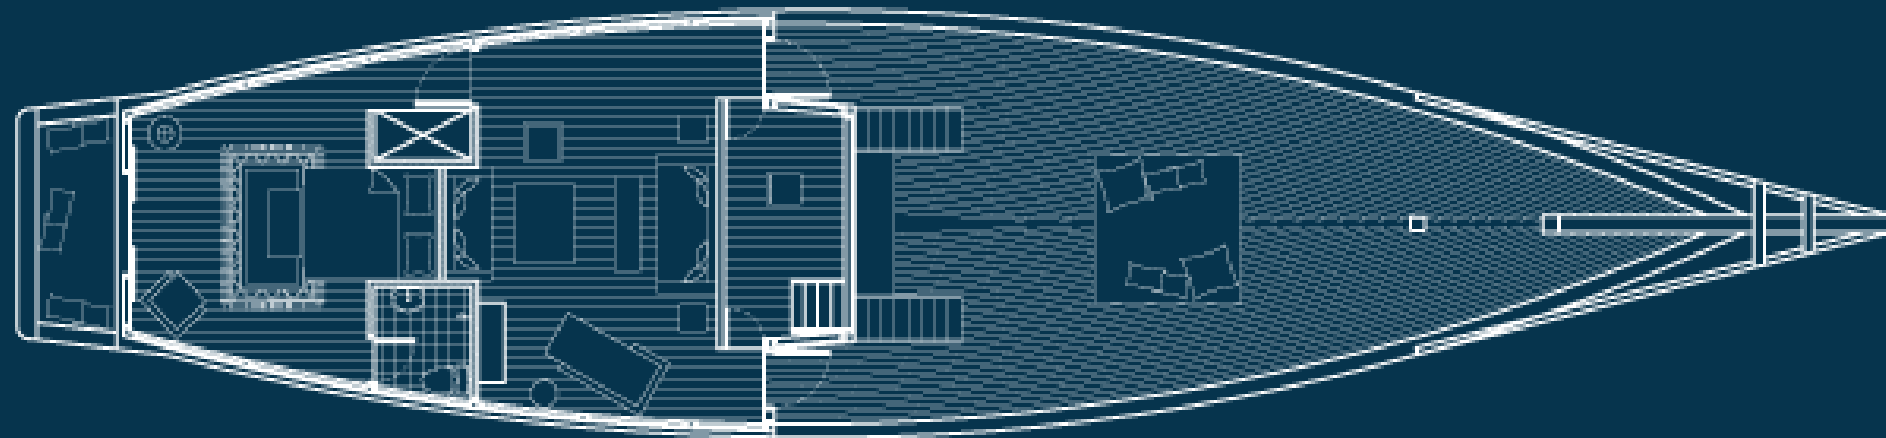

UPPER DECK

Open air dining area
Under The Stars sleeping area Sunbeds
and relaxing spaces
Open air navigation platform

MAIN DECK

Living and dining room
TV lounge
Master cabin
Navigation room
Open air lounge
Open Air Cinema

LOWER DECK

Kitchen and bar
Dining area
Lounge and library
4 crew cabins
Engine room