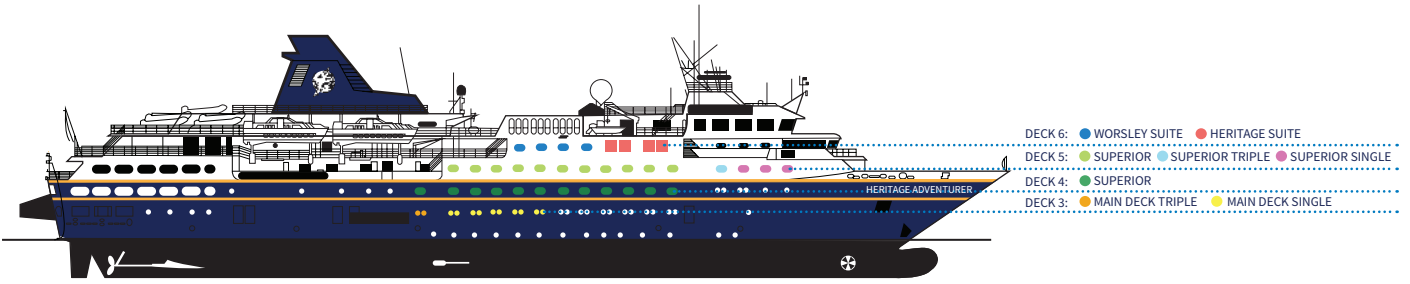

Heritage Adventurer Deck Plan

DECK 7

DECK 8

DECK 6

DECK 5

DECK 4

DECK 3

DECK 2

SUITE CATEGORIES

- HERITAGE SUITE
- WORSLEY SUITE
- SUPERIOR SINGLE
- DECK 5 SUPERIOR
- DECK 4 SUPERIOR
- MAIN DECK SINGLE
- SUPERIOR TRIPLE
- MAIN DECK TRIPLE